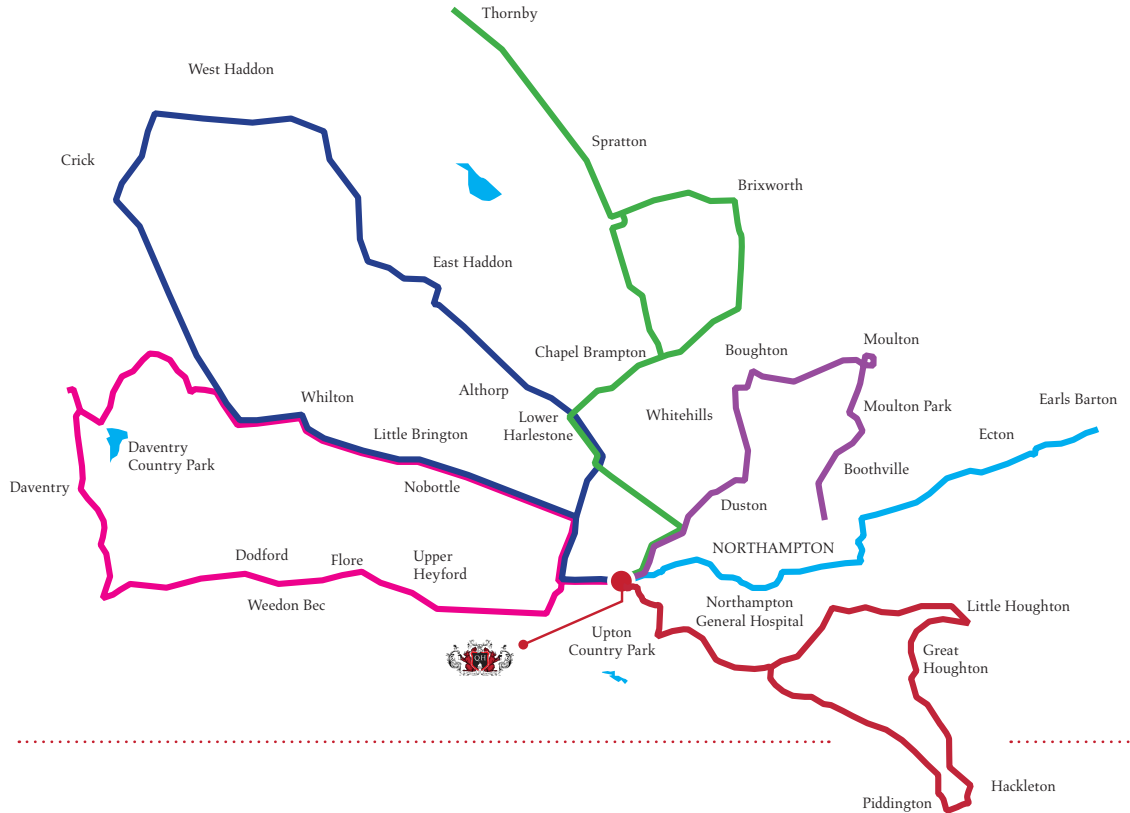

Bus Service Timetable 2019

- Route 1 - Crick
- Route 2 - Daventry
- Route 3 - Thornby
- Route 4 - Piddington
- Route 5 - Earls Barton
- Route 6 - Moulton

An independent day school for girls and boys aged 3-16 years

QUINTON
HOUSE
SCHOOL

An independent day school for girls and boys aged 3-16 years

www.quintonhouseschool.co.uk  

Route 1 - Crick	07:50 08:00 08:10	East Haddon Bus Stop Main St / Vicarage Lane West Haddon bus stop Guilsborough Rd/Morrison Pk Rd Crick Post Office Main Road
Route 2 - Daventry	08:00 08:10 08:20 08:30 08:35	Daventry, Middlemore Farm Hidcote Way Daventry Warwick Road / St James St Roundabout Newnham, Badby Road / Bradbury Road Manor Road / St Mary's Way, Weedon Kislingbury
Route 3 - Thornby	07:55 08:05 HOME ONLY 08:30	Red Lion Thornby Church Rd Spratton 1st Bus stop Spratton RD Brixworth Bus Stop Bants Lane/Melrose Avenue opposite allotments
Route 4 - Piddington	07:45 07:55 07:57 HOME ONLY HOME ONLY 08:10 08:15 08:25	Piddington Salcey Rise Curtlee Hill by Community Centre Bus Stop Wooton Hope Dr/Moretons Bush Battalion Drive, Wootton High School Newport Pagnel Road Great Houghton White Hart Little Houghton Church Penvale Road, East Hunsbury
Route 5 - Earls Barton	07:40 07:55 08:07 08:10 08:12 08:13 08:18	Earls Barton, Doddington Rd / Dowthorpe Hill Ecton, Worlds End Pub (car park) Weston Favell Centre Wellingborough Rd bus Stop Trumpet Bus Abington Park Cres just before Junction Bridgewater Drive Last bus stop Landcross Drive/Billing Rd Billing Road / Barry Road bus stop
Route 6 - Thornby	08:00 08:15 HOME ONLY HOME ONLY	Moulton Church Whitehills Harborough Rd North Park Avenue North/Broadway Mill Lane opp Tollgate Close